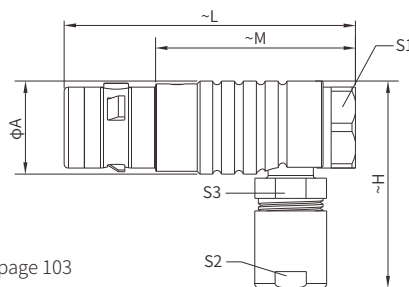

PAG Angled Plug, Key(G), Cable Collet

- Connector series: PAG
- Contact: Hermaphroditic
- Key: G
- Locking type: Self-locking
- Orientation type: Angled
- Part No.: PAG.XL.XXX.CLACXX
- Mated with: FSG/SRG series

Note: "X" refers to part number definition on page 103