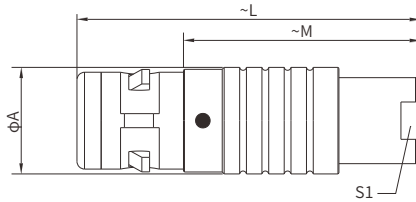

PSG Straight Plug, Key(G), Cable Collet

- Connector series: PSG
- Contact: Hermaphroditic
- Key: G
- Locking type: Self-locking
- Orientation type: Straight
- Part No.: PSG.XL.XXX.CLACXX
- Mated with: FSG/SRG series

Note: "X" refers to part number definition on page 103